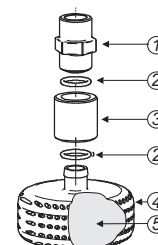

List of parts

18-831-P Foot valve 3/4" with PP fiber filter			
Nº	CODE	DESCRIPTION	QTY.
1	62-807-P	INJECTION CHECK VALVE 3/4"	1
2	62300	19X3 FPM O-RING	2
3	60876-P	FOOT FILTER 3/4 20 CONNECTION	1
4	66-052	20 mm PLASTIC FILTER	1
5	59813	PP FIBER FOR FOOT FILTER	4