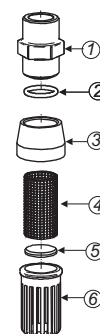

List of parts

18-832-P Foot valve with 3/4" SS mesh filter			
Nº	CODE	DESCRIPTION	QTY.
1	62-807-P	INJECTION CHECK VALVE 3/4"	1
2	62300	19X3 FPM O-RING	1
3	60829-P	FOOT FILTER 3/4 CONNECTION	1
4	59813-I	AISI 316 MESH FOR FOOT FILTER	1
5	60818	MESH FILTER END	1
6	59818	FOOT FILTER BODY - SHORT	1