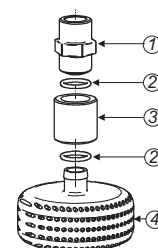

# FOOT VALVE 3/4" WITH FILTER

ACC 013

## FOOT VALVE 3/4" WITH PP FILTER

### Technical features

Connection: 3/4"  
Materials: PP / FPM / Glass  
Foot valve with filter  
Filter PP 10 mesh

### List of parts

18-830-P Foot valve 3/4" with PP filter			
Nº	CODE	DESCRIPTION	QTY.
1	62-807-P	INJECTION CHECK VALVE 3/4"	1
2	62300	19X3 FPM O-RING	2
3	60876-P	FOOT FILTER 3/4 20 CONNECTION	1
4	66-052	20 mm PLASTIC FILTER	1