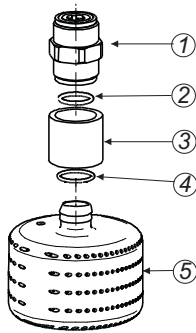

FOOT VALVE 1 1/4" WITH FILTER

ACC 014

FOOT VALVE 1 1/4" WITH FILTER PP

Technical features

Connection: 1 1/4"
Materials: PP / FPM / Glass
Foot valve with filter
Filter PP 10mesh
L:170mm
D:125mm

List of Parts

18-835-P Foot valve 1 1/4" with filter PP			
N°	CODE	DESCRIPTION	QTY.
1	61-878-P	DISCHARGE SEALED CHECK VALVE 1 1/4 PP	1
2	61808	26x3,5 FPM O-RING	1
3	71874-P	FOOT FILTER 11/4 D30 CONNECTION	1
4	71371	J29x3 FPM O-RING	1
5	71325	30mm FOOT FILTER	1