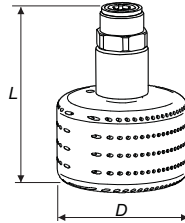

FOOT VALVE 1 1/4" WITH FILTER

ACC 014

FOOT VALVE 1 1/4" WITH FILTER PP

Technical features

Connection: 1 1/4"
Materials: PP / FPM / Glass
Foot valve with filter
Filter PP 10mesh
L:170mm
D:125mm

List of Parts

18-835-P Foot valve 1 1/4" with filter PP			
N°	CODE	DESCRIPTION	QTY.
1	61-878-P	DISCHARGE SEALED CHECK VALVE 1 1/4 PP	1
2	61808	26x3,5 FPM O-RING	1
3	71874-P	FOOT FILTER 11/4 D30 CONNECTION	1
4	71371	J29x3 FPM O-RING	1
5	71325	30mm FOOT FILTER	1