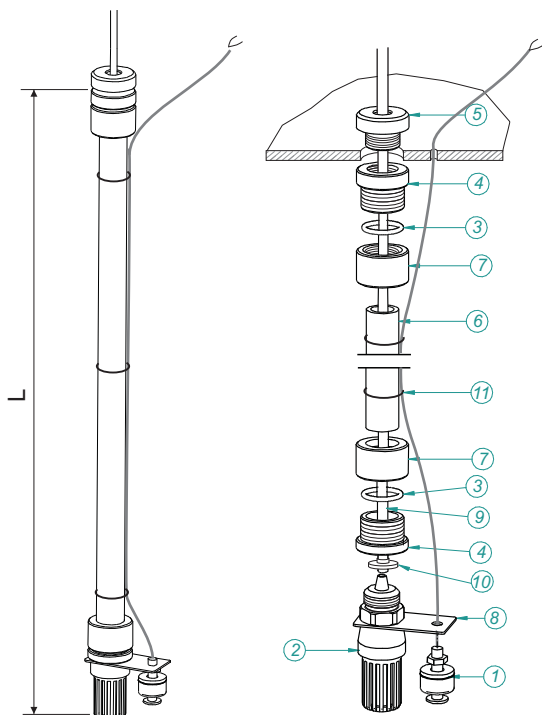

SUCTION LANCE 6x12

ACC 022

CODE

1 8 - L 06 - R I 1150 - L N

Level switch	L: with Level switch N: without Level sw.
Filter type	R:PP fiber I:AISI316

SUCTION LANCE 6x12 WITH FILTER PP

Technical features

Connection.....hose 6x12
 Materials.....PP / FPM / PVC / Glass
 Hole diameter in tank.....27-30mm
 Suction line.....DN6
 L.....1150mm
 Foot valve with filter
 Filter with PP fiber

List of parts

18-L06-R1150-L SUCTION LANCE 6x12 WITH PP FILTER (60860)			
Nº	CODE	DESCRIPTION	QTY.
1*	18311	SWITCH LEVEL SENSOR	1
2	60-854-P	FOOT VALVE 6X12 WITH PP FILTER FOR SUCT.	1
3	60370	25X3.5 O-RING	2
4	60872-P	SUCTION LANCE 25X3/4 CONNECTION	2
5	60863-P	TANK CONNECTION 25X3/4	1
6	59861	DN20 D25 PVC SUCTION PIPE L1050	1
7	60873-P	SUCTION LANCE FEMALE CONNECTION 25X3/4	2
8*	60875	FLOAT LEVEL SWITCH 3/4 SUPPORT	1
9	64347	6X12 PVC REINFORCED HOSE	1
10	60877	6X12 HOSE COLLAR	1
11	64309	21X2.5 FPM O-RING	3

SUCTION LANCE 6x12 WITH SS MESH FILTER

Technical features

Connection.....hose 6x12
 Materials.....PP / FPM / PVC / AISI316 / Glass
 Hole diameter in tank.....27-30mm
 Suction line.....DN6
 L.....1150mm
 Foot valve with filter
 Filter 100 mesh

List of parts

18-L06-I1150-L SUCTION LANCE 6x12 WITH SS MESH FILTER (60861)			
Nº	CODE	DESCRIPTION	QTY.
1*	18311	SWITCH LEVEL SENSOR	1
2	60-855-P	FOOT VALVE 6X12 WITH SS MESH FILTER FOR SUCT.	1
3	60370	25X3.5 O-RING	2
4	60872-P	SUCTION LANCE 25X3/4 CONNECTION	2
5	60863-P	TANK CONNECTION 25X3/4	1
6	59861	DN20 D25 PVC SUCTION PIPE L1050	1
7	60873-P	SUCTION LANCE FEMALE CONNECTION 25X3/4	2
8*	60875	FLOAT LEVEL SWITCH 3/4 SUPPORT	1
9	64347	6X12 PVC REINFORCED HOSE	1
10	60877	6X12 HOSE COLLAR	1
11	64309	21X2.5 FPM O-RING	3