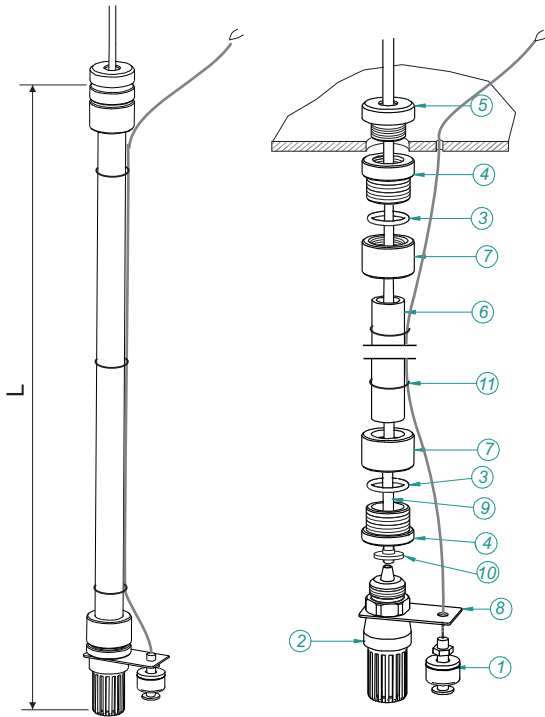

SUCTION LANCE 6x12

ACC 022

CODE

1 8 - L 06 - R I 1150 - L N

Level switch	L: with Level switch N: without Level sw.
Filter type	R:PP fiber I:AISI316

SUCTION LANCE 6x12 WITH FILTER PP

Technical features

Connection.....hose 6x12
 Materials.....PP / FPM / PVC / Glass
 Hole diameter in tank.....27-30mm
 Suction line.....DN6
 L.....1150mm
 Foot valve with filter
 Filter with PP fiber

List of parts

18-L06-R1150-L SUCTION LANCE 6x12 WITH PP FILTER (60860)			
Nº	CODE	DESCRIPTION	QTY.
1*	18311	SWITCH LEVEL SENSOR	1
2	60-854-P	FOOT VALVE 6X12 WITH PP FILTER FOR SUCT.	1
3	60370	25X3.5 O-RING	2
4	60872-P	SUCTION LANCE 25X3/4 CONNECTION	2
5	60863-P	TANK CONNECTION 25X3/4	1
6	59861	DN20 D25 PVC SUCTION PIPE L1050	1
7	60873-P	SUCTION LANCE FEMALE CONNECTION 25X3/4	2
8*	60875	FLOAT LEVEL SWITCH 3/4 SUPPORT	1
9	64347	6X12 PVC REINFORCED HOSE	1
10	60877	6X12 HOSE COLLAR	1
11	64309	21X2.5 FPM O-RING	3

SUCTION LANCE 6x12 WITH SS MESH FILTER

Technical features

Connection.....hose 6x12
 Materials.....PP / FPM / PVC / AISI316 / Glass
 Hole diameter in tank.....27-30mm
 Suction line.....DN6
 L.....1150mm
 Foot valve with filter
 Filter 100 mesh

List of parts

18-L06-I1150-L SUCTION LANCE 6x12 WITH SS MESH FILTER (60861)			
Nº	CODE	DESCRIPTION	QTY.
1*	18311	SWITCH LEVEL SENSOR	1
2	60-855-P	FOOT VALVE 6X12 WITH SS MESH FILTER FOR SUCT.	1
3	60370	25X3.5 O-RING	2
4	60872-P	SUCTION LANCE 25X3/4 CONNECTION	2
5	60863-P	TANK CONNECTION 25X3/4	1
6	59861	DN20 D25 PVC SUCTION PIPE L1050	1
7	60873-P	SUCTION LANCE FEMALE CONNECTION 25X3/4	2
8*	60875	FLOAT LEVEL SWITCH 3/4 SUPPORT	1
9	64347	6X12 PVC REINFORCED HOSE	1
10	60877	6X12 HOSE COLLAR	1
11	64309	21X2.5 FPM O-RING	3